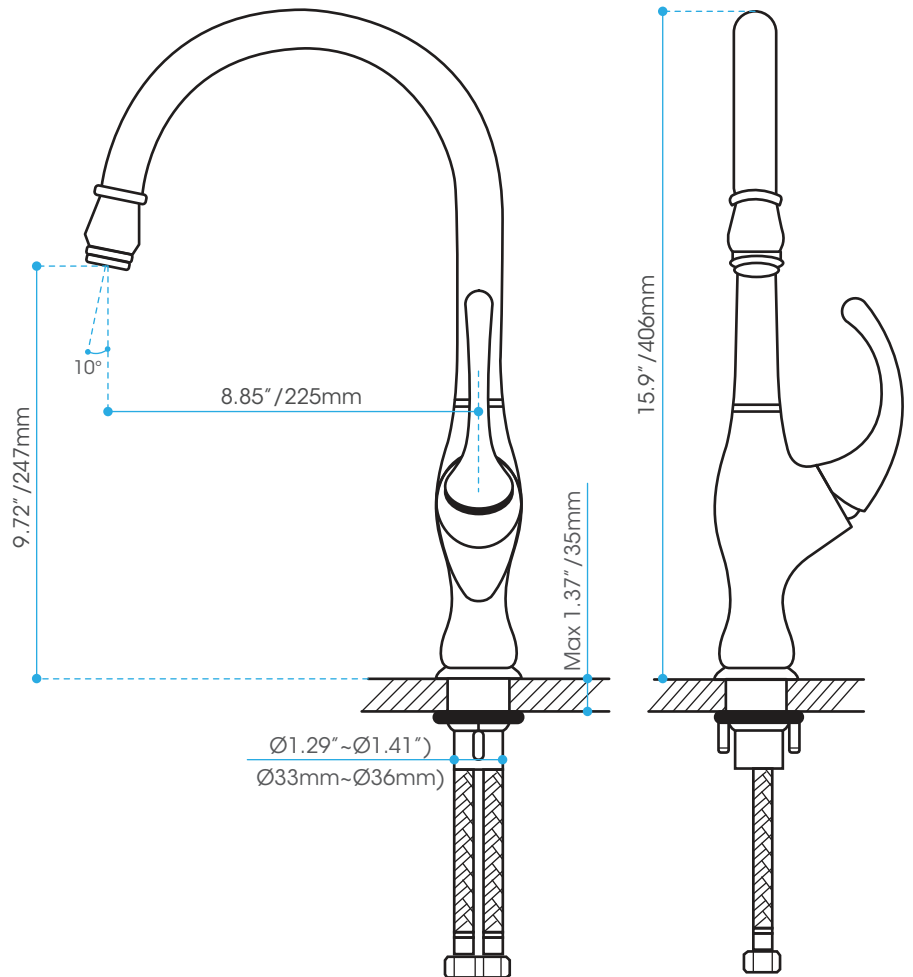

Affordable Luxury

Kitchen Faucet.

**Description:**

- Single-handle kitchen faucet.
- Chrome finish.
- Flow Rate: 5.7 LPM

**Shipping Dimensions**

20.3 x 11.41 x 10.43" / 515 x 290 x 65mm

**Net Weight**

1.81 kg / 4 lbs

**Gross Weight**

2.32 kg / 5.1 lbs

**LC** us  
Complies With:  
CSA B245.1 (2004)  
CSA B45.5 (2002)  
ANSI Z124.1.2 (2005)

✓ Complies with CSA Standards

**Website** [www.valleyacrylic.com](http://www.valleyacrylic.com) • **E-mail** [purchasing@valleyacrylic.com](mailto:purchasing@valleyacrylic.com)  
**Customer Service Call** Toll Free 1.877.398.8827 • **Fax** 604.820.0124

Measurements may vary ± 5mm  
(Diagram not to scale)